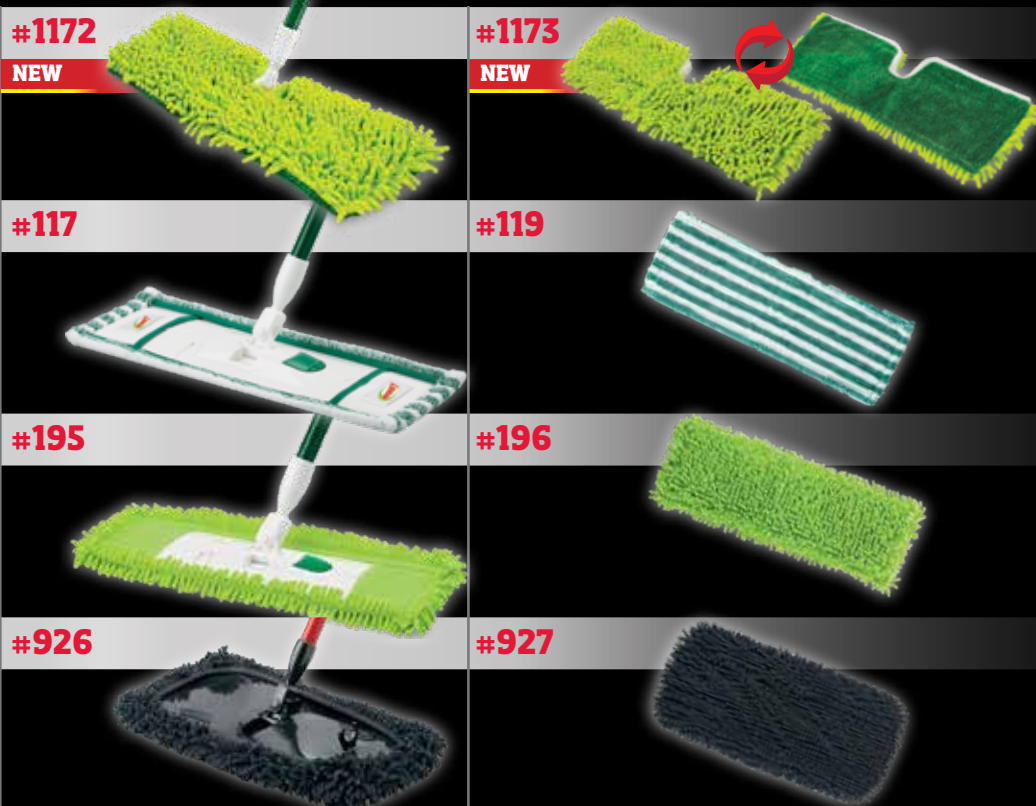

## Product Usage

These microfiber dust and wet/dry mops are great for clean ups of dust, dirt, allergens, and pet hair. They work great on hardwood, laminate, ceramic tile, marble, vinyl & linoleum, stone, and other hard flooring surfaces.

### #1172 18" 2-Sided Microfiber Mop; #1173 Refill (Head only)

- 3/4" steel handle with handle grip and hanger hole with 52" total height.
- 360° swivel to reach tough spots. Head flips easily to use other side.
- Specially designed comb to remove the dust, dirt, and pet hair that is picked up.
- Microfiber fingers side picks up dust, dirt, and pet hair.
- Smooth microfiber side can be used with any floor cleaner, washes away dirt and grime.
- Machine washable and reusable pad.

### #117 18" Microfiber Wet/Dry Floor Mop; #119 Refill (Head only)

- 3/4" steel handle with handle grip and hanger hole.
- 360 degree swivel to reach tough spots.
- Easy push and fold mechanism to take mop pad on and off.
- Use wet with cleaner or dry for dusting.
- Machine washable and reusable pad.

### #195 18" Microfiber Dust Mop; #196 Refill (Head only)

- 3/4" steel handle with handle grip and hanger hole.
- 360 degree swivel to reach tough spots.
- Easy push and fold mechanism to take mop pad on and off.
- Specially designed 4" wide comb to remove the dust, dirt, and pet hair you pick-up.
- Machine washable and reusable pad.